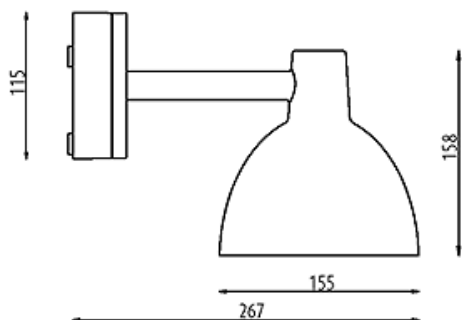

Toldbod 155 Applique

Design: Louis Poulsen Lighting A/S

Spécification

L'applique Toldbod 155 émet une lumière concentrée et anti-éblouissante vers le bas. Le luminaire est blanc à l'intérieur pour assurer un rendement lumineux élevé.

Finition

Couleur aluminium à surface granitée ou noire, peinture poudre.

Matériaux

Diffuseur: Coupé au laser acrylique, satiné. Tête de luminaire: Moulé en coquille aluminium. Bras: Moulé en coquille aluminium. Boîte murale: Moulé aluminium.

Montage

Domino: 1x3x2,5mm². Entrées de câble: 2 précoupages vers le bas et 3 vers l'arrière pour câble Ø 10-14,5mm. Bouclage: Approuvé, 3x1,5mm² maxi.

Poids

Maxi 1,5kg.

Classe

Indice de protection : IP44. Électrique : Classe I. Marqué F : Oui.

1. 1 | Code produit
   TOL-155-W
2. 2 | Source lumineuse
   1x40W D45 Dépoli E14
3. 3 | Finition
   COULEUR ALU GRANITÉ
   NOIR